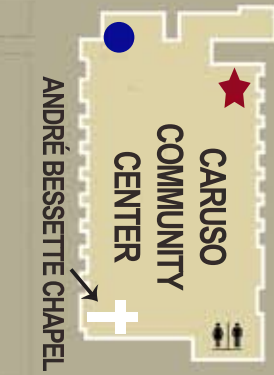

7TH STREET

CALIFORNIA AVENUE

WASHINGTON AVENUE

CHURCH

ELEMENTARY SCHOOL

AUDITORIUM

HIGH SCHOOL WEST

GYMNASIUM

RECTORY

DUVAL CENTER

HILTON SCHOOLYARD

PARKING ENTRANCE
Closed SUN

SAT/SUN ONLY

PARKING ENTRANCE
SUNDAYS & EVENINGS ONLY

ANDRÉ BESSETTE CHAPEL

CARUSO COMMUNITY CENTER

GRAND PATTO

GRAND PAVILION

SIMON CENTER

RECYCLING CENTER

HIGH SCHOOL EAST

TREPP CENTER

SPIRITUALITY CENTER

PARKING EXIT